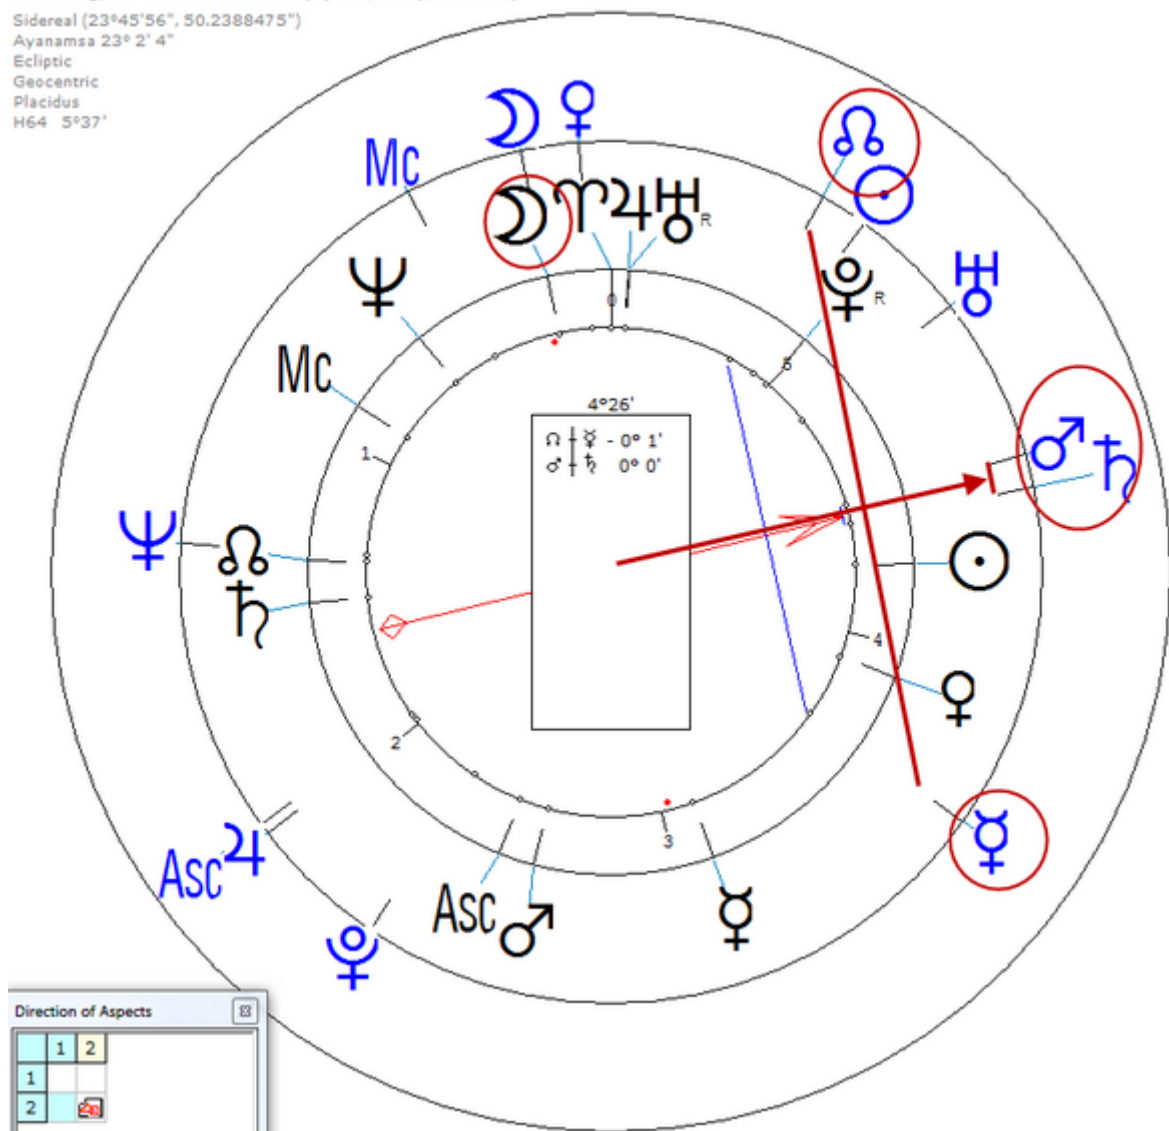

Progressed Lunar Return (Harmonic 64)

Lunar  $\♂/\♁$  = Lunar  $\♀/\♁$  =  $\text{Dn}$  it was a suicide.

**Kelly, Petra**  
29 November 1947 Sat 18:30 (GMT+1) 48n27 10e16  
Gunzburg, Former West Germany (BRD, FRG), Germany  
Sidereal (23°45'56", 50.2388475")  
Ayanamsa 23° 2' 4"  
Ecliptic  
Geocentric  
Placidus  
H64 5°37'